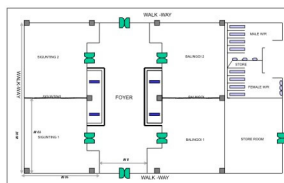

International standard meeting facilities complete with state-of-the-art audio-visual equipment and video conferencing. Your choice of a Grand Ballroom, three ballrooms and eight meetings rooms, catering up to 2,300 persons reception-style, 1,800 theatre-style, 1,080 banquet-style and 800 classroom-style. Theme dinners and special menus for special occasions are available.

Function Room	Dimension(m)	Reception	Theatre	Banquet	Classroom	U-shape
Buntinggan Grand Ballroom	30 x 40	1,500	1,200	750	750	210
Buntinggan 1	30 x 20	500	500	280	250	108
Buntinggan 2	15 x 20	220	250	140	60	60
Buntinggan 3	15 x 20	220	250	140	60	60
Ballroom Foyer	15 x 40	350	320	230	180	N/A
Sigunting	10 x 20	120	180	100	90	42
Sigunting 1	10 x 10	50	70	40	45	27
Sigunting 2	10 x 10	50	70	40	45	27
Foyer	08 x 20	N/A	N/A	N/A	N/A	N/A
Balingoi	10 x 20	120	180	100	90	42
Balingoi 1	10 x 10	50	70	50	45	27
Balingoi 2	10 x 10	50	70	50	45	27
Foyer	08 x 20	N/A	N/A	N/A	N/A	N/A
Masokoh	11 x 15	100	150	80	84	39
Masokoh 1	11 x 7.5	40	70	40	45	27
Masokoh 2	11 x 7.5	40	70	40	45	27
Foyer	35 x 7.5	150	N/A	120	N/A	N/A
Magibah	11 x 20	130	200	100	99	45
Magibah 1	11 x 10	70	120	60	45	36
Magibah 2	11 x 10	70	120	60	45	36
Foyer	07 x 35	150	N/A	120	N/A	N/A

RESERVATIONS OFFICES

KUALA LUMPUR SALES OFFICE

AUSTRALIA REPRESENTATIVE

CHINA REPRESENTATIVE

HONG KONG REPRESENTATIVE

JAPAN REPRESENTATIVE

KOREA REPRESENTATIVE

SINGAPORE REPRESENTATIVE

UK REPRESENTATIVE