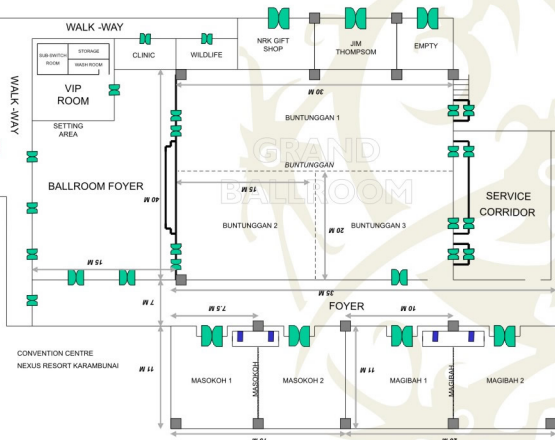

International standard meeting facilities complete with state-of-the-art audio-visual equipment and video conferencing. Your choice of a Grand Ballroom, three ballrooms and eight meetings rooms, catering up to 2,300 persons reception-style, 1,800 theatre-style, 1,080 banquet-style and 800 classroom-style. Theme dinners and special menus for special occasions are available.

Function Room	Dimension(m)	Reception	Theatre	Banquet	Classroom	U-shape
Buntinggan Grand Ballroom	30 x 40	1,500	1,200	750	750	210
Buntinggan 1	30 x 20	500	500	280	250	108
Buntinggan 2	15 x 20	220	250	140	60	60
Buntinggan 3	15 x 20	220	250	140	60	60
Ballroom Foyer	15 x 40	350	320	230	180	N/A
Sigunting	10 x 20	120	180	100	90	42
Sigunting 1	10 x 10	50	70	40	45	27
Sigunting 2	10 x 10	50	70	40	45	27
Foyer	08 x 20	N/A	N/A	N/A	N/A	N/A
Balingoi	10 x 20	120	180	100	90	42
Balingoi 1	10 x 10	50	70	50	45	27
Balingoi 2	10 x 10	50	70	50	45	27
Foyer	08 x 20	N/A	N/A	N/A	N/A	N/A
Masokoh	11 x 15	100	150	80	84	39
Masokoh 1	11 x 7.5	40	70	40	45	27
Masokoh 2	11 x 7.5	40	70	40	45	27
Foyer	35 x 7.5	150	N/A	120	N/A	N/A
Magibah	11 x 20	130	200	100	99	45
Magibah 1	11 x 10	70	120	60	45	36
Magibah 2	11 x 10	70	120	60	45	36
Foyer	07 x 35	150	N/A	120	N/A	N/A

RESERVATIONS OFFICES

KUALA LUMPUR SALES OFFICE

AUSTRALIA REPRESENTATIVE

CHINA REPRESENTATIVE

HONG KONG REPRESENTATIVE

JAPAN REPRESENTATIVE

KOREA REPRESENTATIVE

SINGAPORE REPRESENTATIVE

UK REPRESENTATIVE